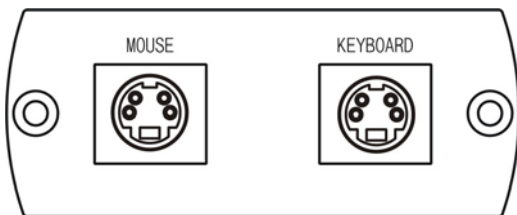

## KM01 Keyboard Mouse CAT5 Extender

Features:

- Send PS/2 Keyboard and mouse via one CAT5 UTP cable.
- Including transmitter : Dual 6 pin mini DIN male for keyboard/mouse side to RJ45 and Receiver: Dual 6 pin mini DIN female with 6" lead for PC side to RJ45
- Passive, no power required.
- Transmission range up to **100 meters**.

## KM02 Keyboard Mouse CAT5 Extender – USB Interface at Local Unit

Features:

- Extend USB Keyboard and mouse via one CAT5 UTP cable.
- Including local and remote unit.
- Local unit (PC side): USB to RJ45, Remote Unit (Keyboard mouse side): RJ45 to PS/2.
- Passive, no power required.
- Transmission range up to **100 meters**.

Installation View:

**Caution: If the keyboard mouse work abnormal, please reverse the cable of keyboard mouse.**

Panel View:

KMPT

KMPR

KMPT

KMUR

**Specification:**