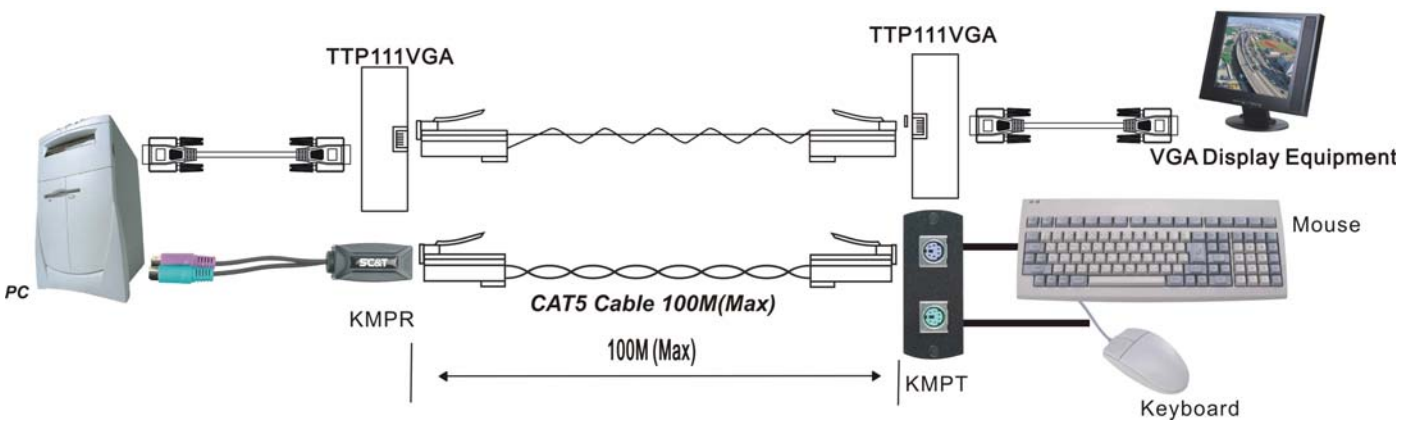

CAT5 KEYBOARD MOUSE EXTENDER

ITEM NO.: KM01, KM02

KM01, KM02, all are Keyboard Mouse CAT5 Extender, designed for keyboard and mouse to be connected to a PC up to 100 meters over CAT5 UTP cable. The connection come with at different interface, such as PS/2 or USB. Used in pairs and easy connection. Applications for classroom projector systems, boardroom systems, collaborative PC systems and medical information systems.

KM01 Keyboard Mouse CAT5 Extender

Features:

- Send PS/2 Keyboard and mouse via one CAT5 UTP cable.
- Including transmitter : Dual 6 pin mini DIN male for keyboard/mouse side to RJ45 and Receiver: Dual 6 pin mini DIN female with 6" lead for PC side to RJ45
- Passive, no power required.
- Transmission range up to **100 meters**.

KM02 Keyboard Mouse CAT5 Extender – USB Interface at Local Unit

Features:

- Extend USB Keyboard and mouse via one CAT5 UTP cable.
- Including local and remote unit.
- Local unit (PC side): USB to RJ45, Remote Unit (Keyboard mouse side): RJ45 to PS/2.
- Passive, no power required.
- Transmission range up to **100 meters**.

Installation View:

Caution: If the keyboard mouse work abnormal, please reverse the cable of keyboard mouse.