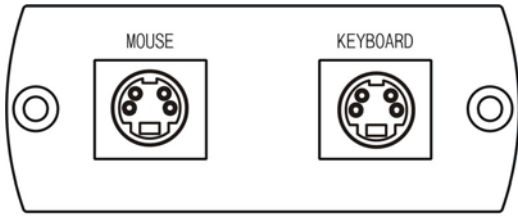

## KM01 Keyboard Mouse CAT5 Extender

Features:

- Send PS/2 Keyboard and mouse via one CAT5 UTP cable.
- Including transmitter : Dual 6 pin mini DIN male for keyboard/mouse side to RJ45 and Receiver: Dual 6 pin mini DIN female with 6" lead for PC side to RJ45
- Passive, no power required.
- Transmission range up to **100 meters**.

## KM02 Keyboard Mouse CAT5 Extender – USB Interface at Local Unit

Features:

- Extend USB Keyboard and mouse via one CAT5 UTP cable.
- Including local and remote unit.
- Local unit (PC side): USB to RJ45, Remote Unit (Keyboard mouse side): RJ45 to PS/2.
- Passive, no power required.
- Transmission range up to **100 meters**.

Installation View:

**Caution: If the keyboard mouse work abnormal, please reverse the cable of keyboard mouse.**

Panel View:

KMPT

KMPR

KMPT

KMUR

**Specification:**

ITEM NO.	KM01	
Input	PS/2 keyboard/mouse	
Bandwidth	DC to 1Mhz	
Link Signals	Mous & e data, mouse clock, keyboard data, keyboard clock, VCC, ground	
Distance	106 meters (Max.)	
Cable	CAT5 cable	
RJ45 Pin Configuration	Keyboard: pin 1, pin 2	
	Mouse: pin 7, pin8	
Color Code	Keyboard: Purple	
	Mouse: Green	
Temperature	Operation: 0 to 55°C, Storage: -20 TO 85°C, Humidity: up to 95%	
Dimensions	W x H x D mm	KMPT : 43*67*27
Weight	g	KMPT : 100
PS2	150mm with cable	