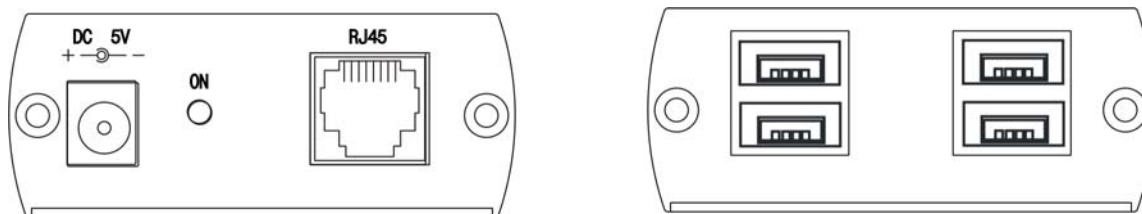

USB CAT5 EXTENDER

ITEM NO.: UE04H USB CAT5 Extender

The UE04H USB extender design for extends 4 x USB device up to 50 meters from the location of your computer over CAT5/5e/6 UTP cable. It could eliminate the 5 meters distance limitation of USB. It is optimized for applications where two devices, such as the keyboard and mouse, must be operated remotely.

Features:

- **Extend four USB devices up to 50 meters over CAT5/5E cable.**
- USB 1.1 compliant.
- Including local and remote unit.
- Compact size, easy plug and play.
- **Application for extend USB peripheral devices, such as security cameras, printer, scanner, keyboard, mouse, etc.**

Installation View:

Panel View:

UE04H Remote Unit

UE04H Local Unit

Specification:

ITEM NO.	UE04H		
Remote Unit	4 Port USB (Type A)		
	RJ45 Connection		
	DC Jack for power		
Local Unit	1 Port USB (Type A)		
	RJ45 Connection		
Power	DC 5V , 1.2A		
Link Connector	RJ45		
Distance	50 meters (Max.)		
Cable	CAT5/5e/6 cable		
Speed	12Mbps/1.5Mbps (Max)		
Temperature	Operation: 0 to 55°C, Storage: -20 TO 85°C, Humidity: up to 95%		
Dimensions	W x H x D mm	Local Unit : 69x25x22	Remote Unit : 43*67*27
Weight	g	Local Unit : 35	Remote Unit : 120