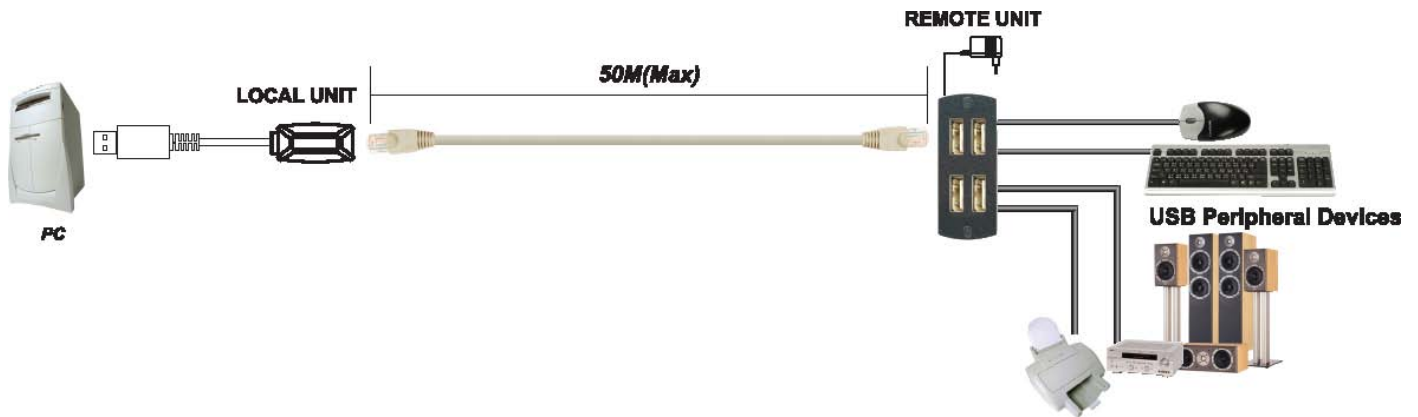

USB CAT5 EXTENDER

ITEM NO.: UE04H USB CAT5 Extender

The UE04H USB extender design for extends 4 x USB device up to 50 meters from the location of your computer over CAT5/5e/6 UTP cable. It could eliminate the 5 meters distance limitation of USB. It is optimized for applications where two devices, such as the keyboard and mouse, must be operated remotely.

Features:

- **Extend four USB devices up to 50 meters over CAT5/5E cable.**
- USB 1.1 compliant.
- Including local and remote unit.
- Compact size, easy plug and play.
- **Application for extend USB peripheral devices, such as security cameras, printer, scanner, keyboard, mouse, etc.**

Installation View:

Panel View:

UE04H Remote Unit

UE04H Local Unit

Specification:

ITEM NO.	UE04H		
Remote Unit	4 Port USB (Type A)		
	RJ45 Connection		
	DC Jack for power		
Local Unit	1 Port USB (Type A)		
	RJ45 Connection		
Power	DC 5V , 1.2A		
Link Connector	RJ45		
Distance	50 meters (Max.)		
Cable	CAT5/5e/6 cable		
Speed	12Mbps/1.5Mbps (Max)		
Temperature	Operation: 0 to 55°C, Storage: -20 TO 85°C, Humidity: up to 95%		
Dimensions	W x H x D mm	Local Unit : 69x25x22	Remote Unit : 43*67*27
Weight	g	Local Unit : 35	Remote Unit : 120