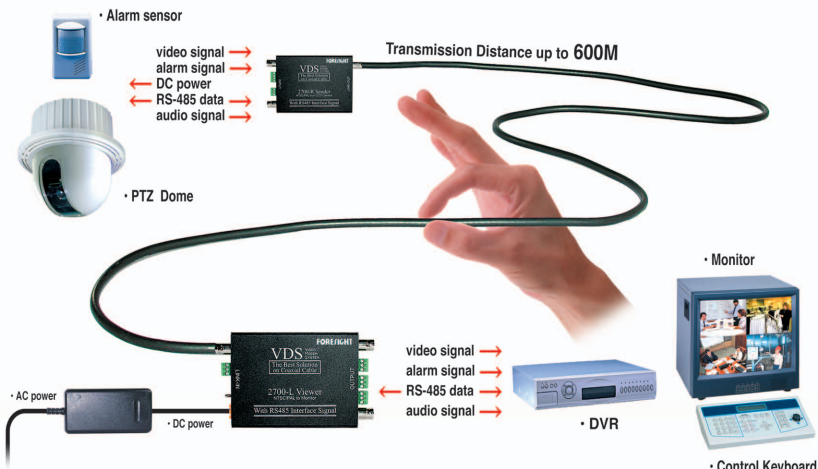

WIRING HAS NEVER BEEN SO EASY & POWERFUL

VDS 2700 Video Modem System

A super video signal transmission device to transmit **Video, Audio, Alarm, RS-485 Data**, and DC Power via **ONE COAXIAL CABLE**.

VDS2500 Video Modem System

A super video signal transmission device to transmit **TWO Video, TWO Alarm**, and **TWO DC Power** via **ONE COAXIAL CABLE**.

VDS 2500 series

- 2 video signals
- 2 alarm signals
- DC power
- 800M transmission distance

VDS 2100 series

- 1 video signal
- 1 audio signal
- DC power
- 400M transmission distance