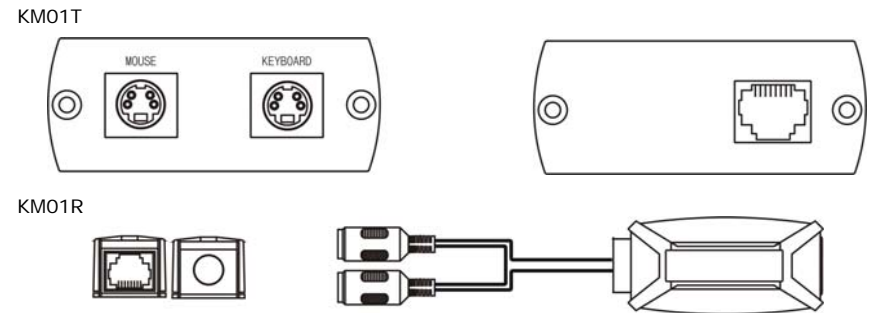

KM02 Keyboard Mouse CAT5 Extender – USB Interface at Local Unit

Features:

- Extend USB Keyboard and mouse via one CAT5 UTP cable.
- Including local and remote unit.
- Local unit (PC side): USB to RJ45, Remote Unit (Keyboard mouse side): RJ45 to PS/2.
- Passive, no power required.
- Transmission range up to **100 meters**.

<http://www.foresight-cctv.com>

KM03 Keyboard Mouse CAT5 Extender – USB Interface

- Extend USB Keyboard and mouse via one CAT5 UTP cable.
- Including local and remote unit.
- Local unit: USB to RJ45, Remote unit : RJ45 to USB Interface
- Passive, no power required.
- Transmission range up to **100 meters**.

Installation View:

Panel View:

<http://www.foresight-cctv.com>

KM02T

KM02R

KM03T

KM03R

**Specification:**

ITEM NO.	KM01	
Input	PS/2 keyboard/mouse	
Bandwidth	DC to 1Mhz	
Link Signals	Mous&e data, mouse clock, keyboard data, keyboard clock, VCC, ground	
Distance	106 meters (Max.)	
Cable	CAT5 cable	
RJ45 Pin Configuration	Keyboard: pin 1, pin 2	
	Mouse: pin 7, pin8	
Color Code	Keyboard: Purple	
	Mouse: Green	
Temperature	Operation: 0 to 55°C, Storage: -20 TO 85°C, Humidity: up to 95%	
Dimensions	W x H x D mm	40-KM01T : 43*67*27 40-KM01R : 69x25x22
Weight	g	40-KM01T : 100 40-KM01R : 35
PS2	150mm with cable	