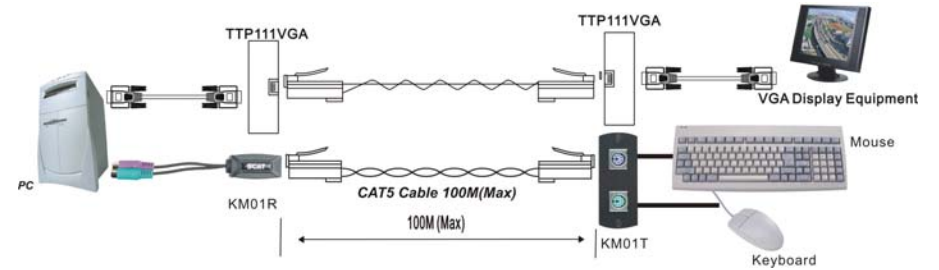

Installation View: