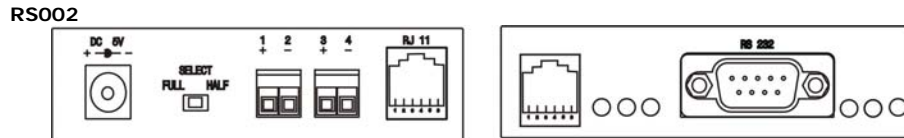

**RS232 TO RS422/485 Bi-Directional Converter**

ITEM NO.: RS002, RS0021

**RS002 RS232 to RS485/RS422 Bi-Directional Converter**

**Features:**

- RS232 Input option: DB9 or RJ11.
- RS485/RS422 output option: terminal or RJ11.
- RS232 to RS485 or RS232 to RS422 conversion.
- Four full Duplex wires; two half duplex wires.
- Switch setting for full duplex or half duplex operation.
- Auto Baud Rate Sensing.
- Supports transfer speeds of up to 115.2Kbps.
- Extends up to 1200 meters (under 100Kbps).
- Support up to 32 units to be set in RS-485 multi drop installations.
- LEDS indications for power and signal status monitoring.
- Over current protection when 2 signals are shortened together at the RS422/485 end.
- Surge Protection 16KV ESD.
- Built in termination resistors.
- Power supply included.

**RS0021 RS232 to RS485/RS422 Bi-Directional Converter-Isolation**

- Identical same as RS002, but without RJ11 output and built in 3KV isolation protection.

**Installation View:**

**Panel View:**

<http://www.foresight-cctv.com>

**RS0021**

	st	1	2	3	4
duplex					
FULL		T+	T-	R+	R-
HALF		T/R+	T/R-	X	X

**RS002 RJ11/12**

**RS232 PIN Assignment**

PIN 1	DCD	Data Carrier Detect
PIN 2	RXD	Receive Data
PIN 3	TXD	Transmit Data
PIN 4	DTR	Data Terminal Ready
PIN 5	GND	Chassis Ground
PIN 6	DSR	Data Set Ready
PIN 7	RTS	Request to Send
PIN 8	CTS	Clear to Send
PIN 9	RI	Ring Indicator

**Specification:**

ITEM NO.	RS002	RS0021
RS232 Input	RJ11/12 Connector or DB9.	DB9
RS485/422 Output	Terminal or RJ11/12 Connector	Terminal
Signal Output	2-wire half-duplex RS485 or 4-wire full-duplex RS485/RS422	
LEDS	Power(RED), TX-485(GRN), TX-RS232(GRN),RX-RS232(GRN),DTS(GRN),RTS(GRN)	Power(RED), TX-485/422(GRN), RX-1422(GRN), TX-RS232(GRN), RX-RS232(RED),DTS(GRN),RTS(GRN)
Transmission Range	1200 meter (4000 ft)	
Data Rate	Up to 115.2Kbps	
Operating Temperature	0-65°C	
Operation Mositure	10-90%	
Power Consumption	DC5V 300mA	
Power Supply	DC12V 300mA Regulated	
DIMENSIONS	W x H x D mm	108x74x27