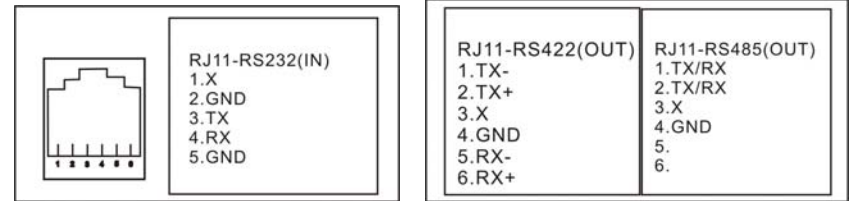

**RS232 TO RS422/485 Bi-Directional Converter**

ITEM NO.: RS002, RS0021

**RS002 RS232 to RS485/RS422 Bi-Directional Converter**

**Features:**

- RS232 Input option: DB9 or RJ11.
- RS485/RS422 output option: terminal or RJ11.
- RS232 to RS485 or RS232 to RS422 conversion.
- Four full Duplex wires; two half duplex wires.
- Switch setting for full duplex or half duplex operation.
- Auto Baud Rate Sensing.
- Supports transfer speeds of up to 115.2Kbps.
- Extends up to 1200 meters (under 100Kbps).
- Support up to 32 units to be set in RS-485 multi drop installations.
- LEDS indications for power and signal status monitoring.
- Over current protection when 2 signals are shortened together at the RS422/485 end.
- Surge Protection 16KV ESD.
- Built in termination resistors.
- Power supply included.

**RS0021 RS232 to RS485/RS422 Bi-Directional Converter-Isolation**

- Identical same as RS002, but without RJ11 output and built in 3KV isolation protection.

**Installation View:**

**Panel View:**

<http://www.foresight-cctv.com>

**RS0021**

	st	1	2	3	4
duplex					
FULL		T+	T-	R+	R-
HALF		T/R+	T/R-	X	X

**RS002 RJ11/12**

**RS232 PIN Assignment**

PIN 1	DCD	Data Carrier Detect
PIN 2	RXD	Receive Data
PIN 3	TXD	Transmit Data
PIN 4	DTR	Data Terminal Ready
PIN 5	GND	Chassis Ground
PIN 6	DSR	Data Set Ready
PIN 7	RTS	Request to Send
PIN 8	CTS	Clear to Send
PIN 9	RI	Ring Indicator

**Specification:**

ITEM NO.	RS002	RS0021
RS232 Input	RJ11/12 Connector or DB9.	DB9
RS485/422 Output	Terminal or RJ11/12 Connector	Terminal
Signal Output	2-wire half-duplex RS485 or 4-wire full-duplex RS485/RS422	
LEDS	Power(RED), TX-485(GRN), TX-RS232(GRN),RX-RS232(GRN),DTS(GRN),RTS(GRN)	Power(RED), TX-485/422(GRN), RX-1422(GRN), TX-RS232(GRN), RX-RS232(RED),DTS(GRN),RTS(GRN)
Transmission Range	1200 meter (4000 ft)	
Data Rate	Up to 115.2Kbps	
Operating Temperature	0-65°C	
Operation Mositure	10-90%	
Power Consumption	DC5V 300mA	
Power Supply	DC12V 300mA Regulated	
DIMENSIONS	W x H x D mm	108x74x27