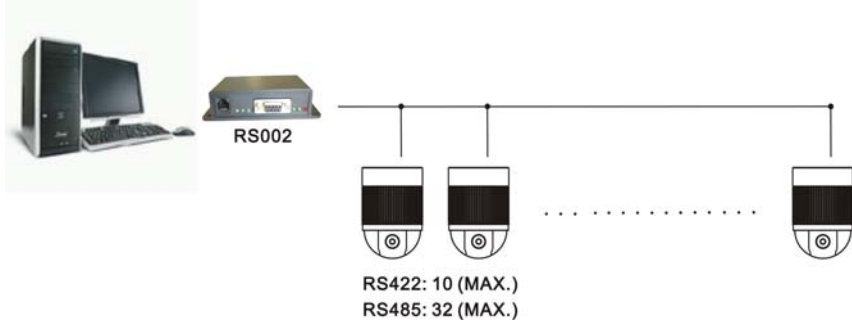

**RS232 TO RS422/485 Bi-Directional Converter**

ITEM NO.: RS002, RS0021

**RS002 RS232 to RS485/RS422 Bi-Directional Converter**

**Features:**

- RS232 Input option: DB9 or RJ11.
- RS485/RS422 output option: terminal or RJ11.
- RS232 to RS485 or RS232 to RS422 conversion.
- Four full Duplex wires; two half duplex wires.
- Switch setting for full duplex or half duplex operation.
- Auto Baud Rate Sensing.
- Supports transfer speeds of up to 115.2Kbps.
- Extends up to 1200 meters (under 100Kbps).
- Support up to 32 units to be set in RS-485 multi drop installations.
- LEDS indications for power and signal status monitoring.
- Over current protection when 2 signals are shortened together at the RS422/485 end.
- Surge Protection 16KV ESD.
- Built in termination resistors.
- Power supply included.

**RS0021 RS232 to RS485/RS422 Bi-Directional Converter-Isolation**

- Identical same as RS002, but without RJ11 output and built in 3KV isolation protection.

**Installation View:**

**Panel View:**

<http://www.foresight-cctv.com>

**RS0021**

	st	1	2	3	4
duplex					
FULL		T+	T-	R+	R-
HALF		T/R+	T/R-	X	X

**RS002 RJ11/12**

**RS232 PIN Assignment**

PIN 1	DCD	Data Carrier Detect
PIN 2	RXD	Receive Data
PIN 3	TXD	Transmit Data
PIN 4	DTR	Data Terminal Ready
PIN 5	GND	Chassis Ground
PIN 6	DSR	Data Set Ready
PIN 7	RTS	Request to Send
PIN 8	CTS	Clear to Send
PIN 9	RI	Ring Indicator

**Specification:**

ITEM NO.	RS002	RS0021
RS232 Input	RJ11/12 Connector or DB9.	DB9
RS485/422 Output	Terminal or RJ11/12 Connector	Terminal
Signal Output	2-wire half-duplex RS485 or 4-wire full-duplex RS485/RS422	
LEDS	Power(RED), TX-485(GRN), TX-RS232(GRN),RX-RS232(GRN),DTS(GRN),RTS(GRN)	Power(RED), TX-485/422(GRN), RX-1422(GRN), TX-RS232(GRN), RX-RS232(RED),DTS(GRN),RTS(GRN)
Transmission Range	1200 meter (4000 ft)	
Data Rate	Up to 115.2Kbps	
Operating Temperature	0-65°C	
Operation Mositure	10-90%	
Power Consumption	DC5V 300mA	
Power Supply	DC12V 300mA Regulated	
DIMENSIONS	W x H x D mm	108x74x27