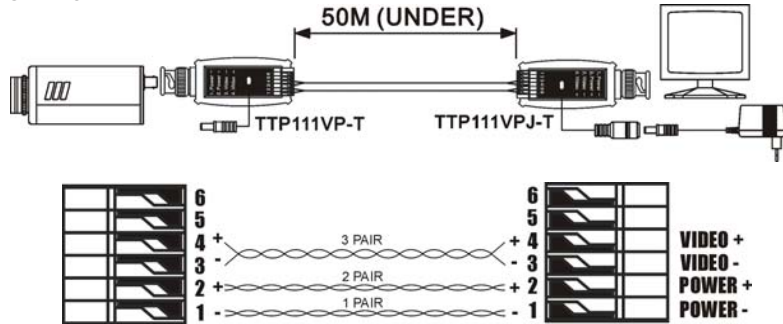

TWISTED PAIR TRANSMISSION SYSTEM – Passive Series

ITEM NO.: TTP111VPK (TTP111VP-T, TTP111VPJ-T)

Features:

- Video & power transmission over one standard CAT 5 cable.
- Application for color video signal up to 300 meters, B/W to 600 meters.
- Refer the page 2. "Voltage Drop According to Cable Length" for power transmission range.

FCC

C-TICK

Installation View:

Panel View:

Specification:

ITEM NO.	TTP111VP-T	TTP111VPJ-T
VIDEO INPUT	1V p-p, 75 Ohms	
TRANSMISSION DISTANCE	600M(B/W), 400M(COLOR)	
CABLE FOR RJ-45	Twisted Pair CAT5 (AWG24)	
POWER	V	V
DIMENSIONS W x H x D mm	69x25x22	69x25x22

Voltage Drop According to Cable Length (24AWG):

Voltage Range	DC15V											
	50M			100M			300M			600M		
Power Consumption	1 PAIR	2 PAIR	3 PAIR	1 PAIR	2 PAIR	3 PAIR	1 PAIR	2 PAIR	3 PAIR	1 PAIR	2 PAIR	3 PAIR
50mA	14.4	14.7	14.8	13.8	14.3	14.6	11.9	13.6	14	X	12	12.9
100mA	14	14.5	14.5	12.7	13.8	14.2	X	12.2	13.1	X	X	11.1
150mA	13.5	14.2	14.3	12	13.4	13.9	X	11.1	12.3	X	X	X
200mA	12.6	14	14.2	11.3	12.9	13.6	X	X	11.5	X	X	X
250mA	12.1	13.7	14	10.3	12.4	13.2	X	X	X	X	X	X
300mA	11.8	13.5	13.8	X	12	12.9	X	X	X	X	X	X
350mA	11.3	13.3	13.7	X	11.7	12.7	X	X	X	X	X	X
400mA	10.8	13	13.5	X	11.2	12.4	X	X	X	X	X	X
450mA	X	12.7	13.3	X	10.7	12.1	X	X	X	X	X	X
500mA	X	12.4	13.1	X	X	11.6	X	X	X	X	X	X