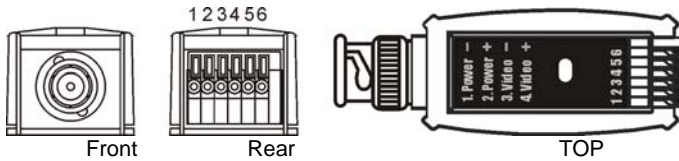

TWISTED PAIR TRANSMISSION SYSTEM – Passive Series

ITEM NO.: TTP111VPK (TTP111VP-T, TTP111VPJ-T)

Features:

- Video & power transmission over one standard CAT 5 cable.
- Application for color video signal up to 300 meters, B/W to 600 meters.
- Refer the page 2. "Voltage Drop According to Cable Length" for power transmission range.

FCC

C-TICK

Installation View:

Panel View:

Specification:

ITEM NO.	TTP111VP-T	TTP111VPJ-T
VIDEO INPUT	1V p-p, 75 Ohms	
TRANSMISSION DISTANCE	600M(B/W), 400M(COLOR)	
CABLE FOR RJ-45	Twisted Pair CAT5 (AWG24)	
POWER	V	V
DIMENSIONS W x H x D mm	69x25x22	69x25x22

Voltage Drop According to Cable Length (24AWG):

Voltage Range	DC15V											
	50M			100M			300M			600M		
Power Consumption	1 PAIR	2 PAIR	3 PAIR	1 PAIR	2 PAIR	3 PAIR	1 PAIR	2 PAIR	3 PAIR	1 PAIR	2 PAIR	3 PAIR
50mA	14.4	14.7	14.8	13.8	14.3	14.6	11.9	13.6	14	X	12	12.9
100mA	14	14.5	14.5	12.7	13.8	14.2	X	12.2	13.1	X	X	11.1
150mA	13.5	14.2	14.3	12	13.4	13.9	X	11.1	12.3	X	X	X
200mA	12.6	14	14.2	11.3	12.9	13.6	X	X	11.5	X	X	X
250mA	12.1	13.7	14	10.3	12.4	13.2	X	X	X	X	X	X
300mA	11.8	13.5	13.8	X	12	12.9	X	X	X	X	X	X
350mA	11.3	13.3	13.7	X	11.7	12.7	X	X	X	X	X	X
400mA	10.8	13	13.5	X	11.2	12.4	X	X	X	X	X	X
450mA	X	12.7	13.3	X	10.7	12.1	X	X	X	X	X	X
500mA	X	12.4	13.1	X	X	11.6	X	X	X	X	X	X